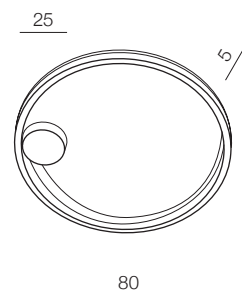

Halo 80 Top LED

- 1 AZ4703 (black)
- 2 AZ4704 (gold)
- 3 AZ4958 (white)

LED 55W 4700lm 3000K metal/acryl