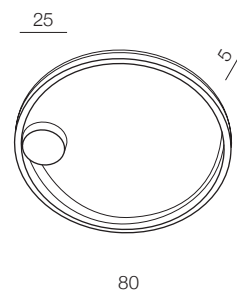

HALO TOP & WALL

1 BLACK

2 GOLD

3 WHITE

Halo 40 Wall LED

- 1 AZ4705 (black)
- 2 AZ4706 (gold)
- 3 AZ4965 (white)

LED 28W 2200lm 3000K metal/acryl

Halo 60 Top LED

- 1 AZ4701 (black)
- 2 AZ4702 (gold)
- 3 AZ4966 (white)

LED 42W 3600lm 3000K metal/acryl

Halo 80 Top LED

- 1 AZ4703 (black)
- 2 AZ4704 (gold)
- 3 AZ4958 (white)

LED 55W 4700lm 3000K metal/acryl