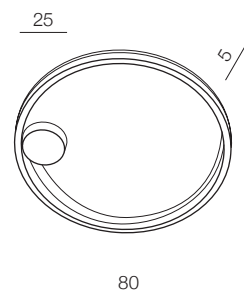

Halo 80 Top LED

- 1 AZ4703 (black)
- 2 AZ4704 (gold)
- 3 AZ4958 (white)

LED 55W 4700lm 3000K
metal/acryl