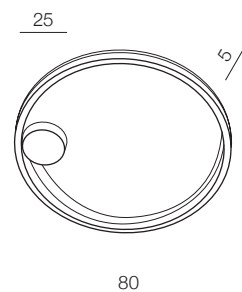

Halo 80 Top LED

- 1 AZ4703 (black)
- 2 AZ4704 (gold)
- 3 AZ4958 (white)

LED 55W 4700lm 3000K metal/acryl