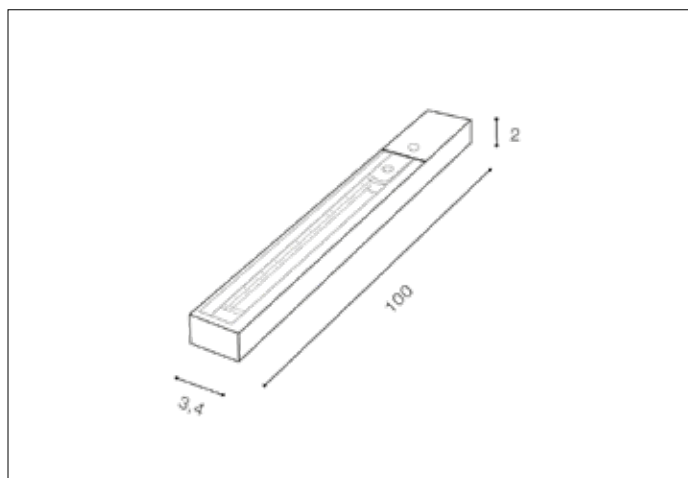

TRACK 1LINE SET 1M + END POWER + END CAP WH
AZ4722, EAN 5901238447221

Dimensions height / width / length [cm] **Product Specifications**

Product	2 x 3,4 x 100
Mounting inlet:	N/A x N/A x N/A
Ceiling base:	N/A x N/A x N/A
Shades	N/A x N/A x N/A

Line	TECHNICAL
Type	Track
Type of track	1 Line
Colour	White
Material	Metal / PC
Light source	N/A
Type of socket	N/A
Lumens	N/A
Kelvins	N/A
Beam angle	N/A
Dimmable	N/A
CCT	N/A
RGB	N/A
RA	N/A
App remote control	N/A
Remote control	N/A
Voltage	N/AV
Power	N/A
Switch location	N/A
Protection class	N/A
Tilt	N/A
Rotation	N/A

Shipping info height / width / length [cm]

BOX 1:	2 x 100 x 3,4
BOX 2:	N/A x N/A x N/A
BOX 3:	N/A x N/A x N/A
Net weight [kg]	0,41
Gross weight [kg]	0,41

Energy efficiency

Azzardo Sp. z o.o.
ul. Strzeszyńska 33 60-479 Poznań,
NIP: 929-185-75-07