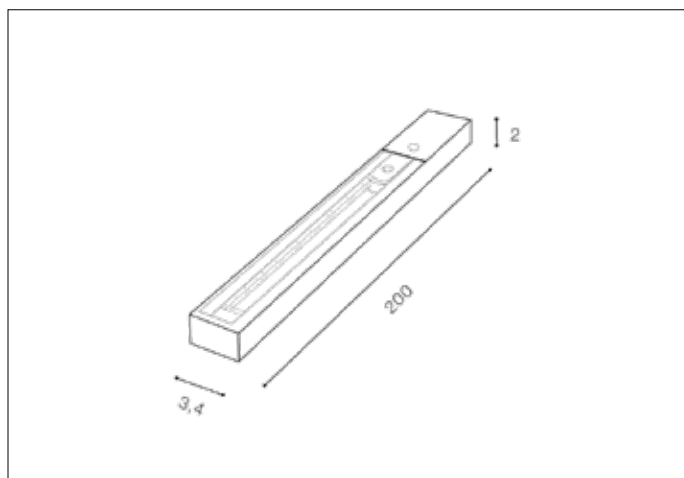

TRACK 1LINE SET 2M + END POWER + END CAP BK  
AZ4727, EAN 5901238447276

**Dimensions** height / width / length [cm] **Product Specifications**

Product	2 x 3,4 x 200
Mounting inlet:	N/A x N/A x N/A
Ceiling base:	N/A x N/A x N/A
Shades	N/A x N/A x N/A

Line	TECHNICAL
Type	Track
Type of track	1 Line
Colour	Black
Material	Metal / PC
Light source	N/A
Type of socket	N/A
Lumens	N/A
Kelvins	N/A
Beam angle	N/A
Dimmable	N/A
CCT	N/A
RGB	N/A
RA	N/A
App remote control	N/A
Remote control	N/A
Voltage	N/AV
Power	N/A
Switch location	N/A
Protection class	N/A
Tilt	N/A
Rotation	N/A

**Shipping info** height / width / length [cm]

BOX 1:	2 x 200 x 3,4
BOX 2:	N/A x N/A x N/A
BOX 3:	N/A x N/A x N/A
Net weight [kg]	0,82
Gross weight [kg]	0,82

**Energy efficiency**

Azzardo Sp. z o.o.  
ul. Strzeszyńska 33 60-479 Poznań,  
NIP: 929-185-75-07