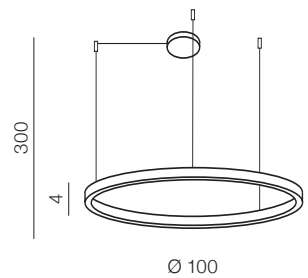

Halo 100 Pendant LED

- 1 AZ4962 (white)
- 2 AZ4963 (black)
- 3 AZ4964 (gold)

LED 60W 3692lm 3000K
aluminium/acryl