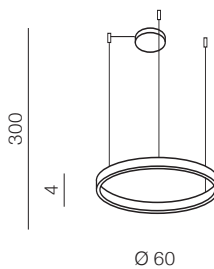

1 WHITE

2 BLACK

3 GOLD

**Conopy options!**

**Halo 60 Pendant** LED

- 1 AZ4967 (white)
- 2 AZ4968 (black)
- 3 AZ4970 (gold)

LED 42W 3066lm 3000K  
aluminium/acryl

**Halo 80 Pendant** LED