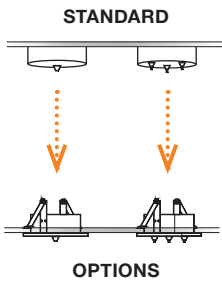

1 WHITE

2 BLACK

3 GOLD

**Conopy options!**

**Halo 60 Pendant** LED

- 1 AZ4967 (white)
- 2 AZ4968 (black)
- 3 AZ4970 (gold)

LED 42W 3066lm 3000K  
aluminium/acryl

**Halo 80 Pendant** LED