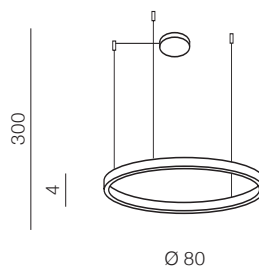

1 WHITE

2 BLACK

3 GOLD

**Conopy options!**

**Halo 60 Pendant** LED

- 1 AZ4967 (white)
- 2 AZ4968 (black)
- 3 AZ4970 (gold)

LED 42W 3066lm 3000K  
aluminium/acryl

**Halo 80 Pendant** LED