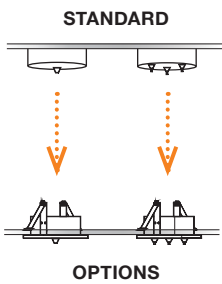

1 WHITE

2 BLACK

3 GOLD

Conopy options!

Halo 60 Pendant LED

- 1 AZ4967 (white)
- 2 AZ4968 (black)
- 3 AZ4970 (gold)

LED 42W 3066lm 3000K
aluminium/acryl

Halo 80 Pendant LED