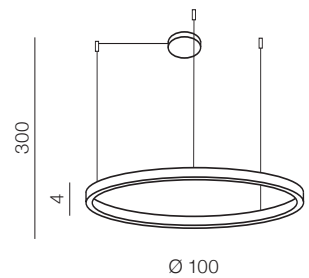

Halo 100 Pendant LED

- 1 AZ4962 (white)
- 2 AZ4963 (black)
- 3 AZ4964 (gold)

LED 60W 3692lm 3000K
aluminium/acryl