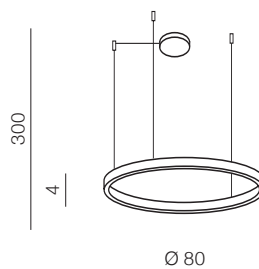

1 WHITE

2 BLACK

3 GOLD

Conopy options!

Halo 60 Pendant LED

- 1 AZ4967 (white)
- 2 AZ4968 (black)
- 3 AZ4970 (gold)

LED 42W 3066lm 3000K
aluminium/acryl

Halo 80 Pendant LED