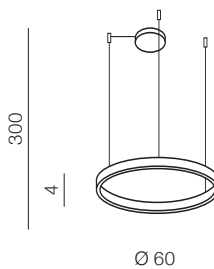

1 WHITE

2 BLACK

3 GOLD

Conopy options!

Halo 60 Pendant LED

- 1 AZ4967 (white)
- 2 AZ4968 (black)
- 3 AZ4970 (gold)

LED 42W 3066lm 3000K
aluminium/acryl

Halo 80 Pendant LED