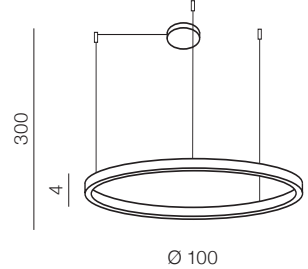

Halo 100 Pendant LED

- 1 AZ4962 (white)
- 2 AZ4963 (black)
- 3 AZ4964 (gold)

LED 60W 3692lm 3000K
aluminium/acryl