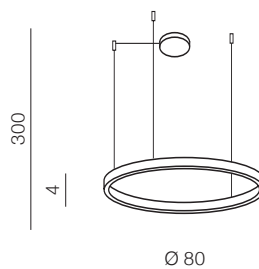

1 WHITE

2 BLACK

3 GOLD

Conopy options!

Halo 60 Pendant LED

- 1 AZ4967 (white)
- 2 AZ4968 (black)
- 3 AZ4970 (gold)

LED 42W 3066lm 3000K
aluminium/acryl

Halo 80 Pendant LED