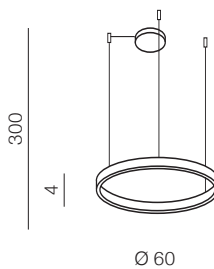

1 WHITE

2 BLACK

3 GOLD

Conopy options!

Halo 60 Pendant LED

- 1 AZ4967 (white)
- 2 AZ4968 (black)
- 3 AZ4970 (gold)

LED 42W 3066lm 3000K
aluminium/acryl

Halo 80 Pendant LED