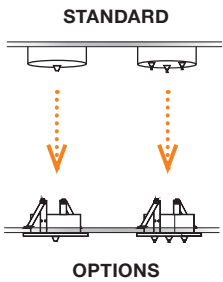

1 WHITE

2 BLACK

3 GOLD

Conopy options!

Halo 60 Pendant LED

- 1 AZ4967 (white)
- 2 AZ4968 (black)
- 3 AZ4970 (gold)

LED 42W 3066lm 3000K
aluminium/acryl

Halo 80 Pendant LED