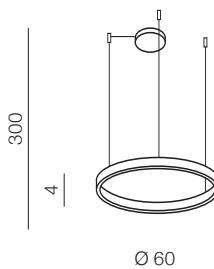

1 WHITE

2 BLACK

3 GOLD

**Conopy options!**

**Halo 60 Pendant** LED

- 1 AZ4967 (white)
- 2 AZ4968 (black)
- 3 AZ4970 (gold)

LED 42W 3066lm 3000K  
aluminium/acryl

**Halo 80 Pendant** LED