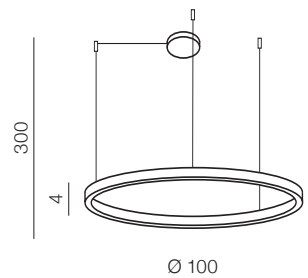

Halo 100 Pendant LED

- 1 AZ4962 (white)
- 2 AZ4963 (black)
- 3 AZ4964 (gold)

LED 60W 3692lm 3000K
aluminium/acryl