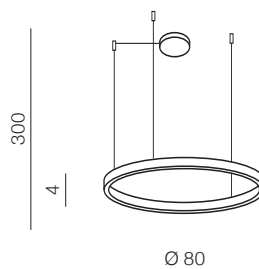

1 WHITE

2 BLACK

3 GOLD

**Conopy options!**

**Halo 60 Pendant** LED

- 1 AZ4967 (white)
- 2 AZ4968 (black)
- 3 AZ4970 (gold)

LED 42W 3066lm 3000K  
aluminium/acryl

**Halo 80 Pendant** LED