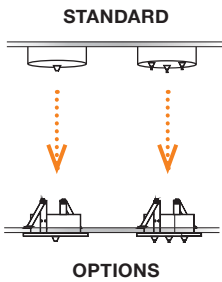

1 WHITE

2 BLACK

3 GOLD

**Conopy options!**

**Halo 60 Pendant** LED

- 1 AZ4967 (white)
- 2 AZ4968 (black)
- 3 AZ4970 (gold)

LED 42W 3066lm 3000K  
aluminium/acryl

**Halo 80 Pendant** LED