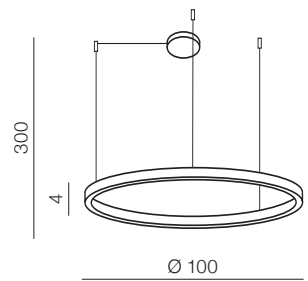

Halo 100 Pendant LED

- 1 AZ4962 (white)
- 2 AZ4963 (black)
- 3 AZ4964 (gold)

LED 60W 3692lm 3000K
aluminium/acryl