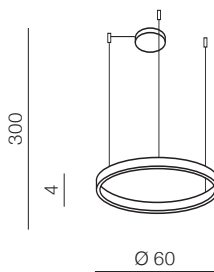

1 WHITE

2 BLACK

3 GOLD

Conopy options!

Halo 60 Pendant LED

- 1 AZ4967 (white)
- 2 AZ4968 (black)
- 3 AZ4970 (gold)

LED 42W 3066lm 3000K
aluminium/acryl

Halo 80 Pendant LED