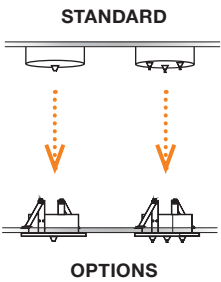

1 WHITE

2 BLACK

3 GOLD

Conopy options!

Halo 60 Pendant LED

- 1 AZ4967 (white)
- 2 AZ4968 (black)
- 3 AZ4970 (gold)

LED 42W 3066lm 3000K
aluminium/acryl

Halo 80 Pendant LED