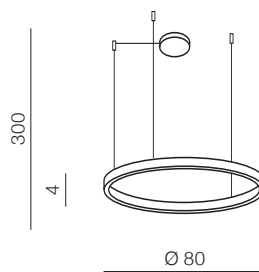

1 WHITE

2 BLACK

3 GOLD

Conopy options!

Halo 60 Pendant LED

- 1 AZ4967 (white)
- 2 AZ4968 (black)
- 3 AZ4970 (gold)

LED 42W 3066lm 3000K
aluminium/acryl

Halo 80 Pendant LED