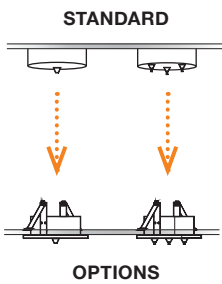

1 WHITE

2 BLACK

3 GOLD

Conopy options!

Halo 60 Pendant LED

- 1 AZ4967 (white)
- 2 AZ4968 (black)
- 3 AZ4970 (gold)

LED 42W 3066lm 3000K
aluminium/acryl

Halo 80 Pendant LED