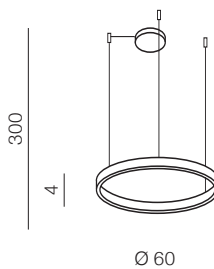

1 WHITE

2 BLACK

3 GOLD

Conopy options!

Halo 60 Pendant LED

- 1 AZ4967 (white)
- 2 AZ4968 (black)
- 3 AZ4970 (gold)

LED 42W 3066lm 3000K
aluminium/acryl

Halo 80 Pendant LED