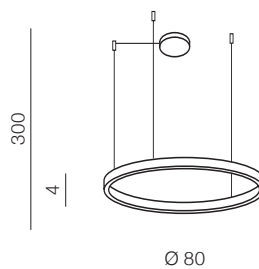

1 WHITE

2 BLACK

3 GOLD

Conopy options!

Halo 60 Pendant LED

- 1 AZ4967 (white)
- 2 AZ4968 (black)
- 3 AZ4970 (gold)

LED 42W 3066lm 3000K
aluminium/acryl

Halo 80 Pendant LED