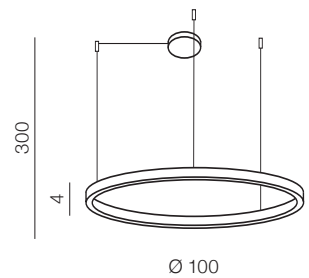

Halo 100 Pendant LED

- 1 AZ4962 (white)
- 2 AZ4963 (black)
- 3 AZ4964 (gold)

LED 60W 3692lm 3000K
aluminium/acryl