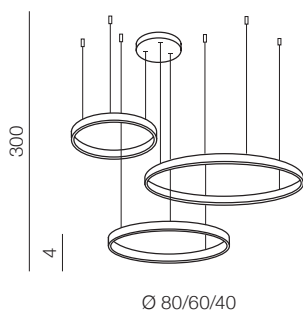

HALO PENDANT CCT + REMOTE CONTROL **new**

**Halo 80+60+40 Pendant CCT**  
+ REMOTE CONTROL **LED**

- 1 AZ4971 (white)
- 2 AZ4972 (black)
- 3 AZ4973 (gold)

LED 90W 8760lm CCT  
3000K-6000K dimmable  
aluminium/acryl

**Halo 100+80+60 Pendant CCT**  
+ REMOTE CONTROL **LED**

- 1 AZ4974 (white)
- 2 AZ4975 (black)
- 3 AZ4976 (gold)

LED 120W 13140lm CCT  
3000K-6000K dimmable  
aluminium/acryl

1 WHITE

2 BLACK

3 GOLD