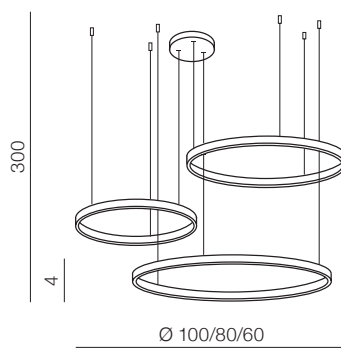

HALO PENDANT CCT + REMOTE CONTROL **new**

**Halo 80+60+40 Pendant CCT**  
+ REMOTE CONTROL **LED**

- 1 AZ4971 (white)
- 2 AZ4972 (black)
- 3 AZ4973 (gold)

LED 90W 8760lm CCT  
3000K-6000K dimmable  
aluminium/acryl