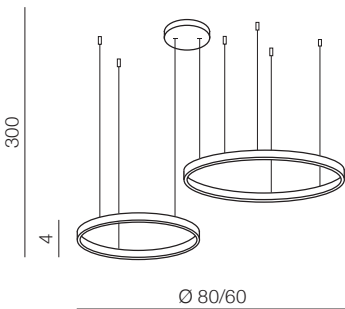

HALO PENDANT CCT + REMOTE CONTROL **new**

1 WHITE

1 BLACK

2 GOLD

Halo 80+60 Pendant CCT + REMOTE CONTROL LED

- 1 **AZ4977** (white)
- 2 **AZ4978** (black)
- 3 **AZ4979** (gold)

LED 60W 6060lm CCT 3000K-6000K
 dimmable
 aluminium/acryl