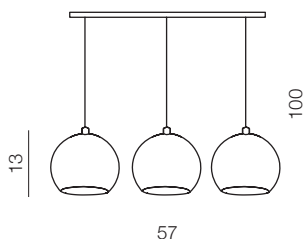

1 CHROME

2 WHITE

3 BLACK

4 GOLD

Gulia 1 Pendant

- 1 AZ0641 (chrome)
- 2 AZ0642 (white)
- 3 AZ0630 (black)
- new 4 AZ4980 (gold)

1xGU10 Max 50W
metal / chrome / ballistic glass

Gulia 3

- 1 AZ0637 (chrome)
- 2 AZ0638 (white)

3x GU10 MAX 50W
metal/chrome/
ballistic glass

Gulia 7

- 2 AZ0635 (black)

7x GU10 MAX 50W
metal/chrome/
ballistic glass

Gulia wall

- 1 AZ1346 (chrome)
- 3 AZ1235 (black)

1x GU10 MAX 50W
sand black/chrome/
sand white