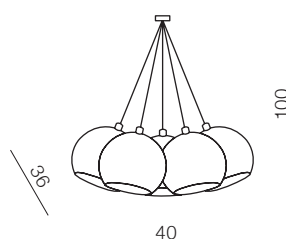

Gulia 7

- 2 AZ0635 (black)

7x GU10 MAX 50W
metal/chrome/
ballistic glass

- 1 AZ1346 (chrome)
- 3 AZ1235 (black)

1x GU10 MAX 50W
sand black/chrome/
sand white