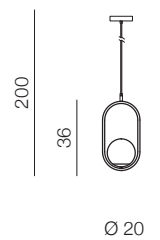

COCO 1 new

**Coco 1**

❶ **AZ4981** (gold)

1xG9 MAX 50W  
metal + glass