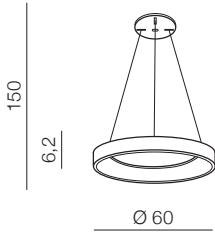

SANTANA PENDANT CCT + REMOTE CONTROL new

1 BRUSH COFFEE

3 BRUSH GOLD

2 SANDY BLACK

4 WOOD

Santana Pendant 60 CCT
+ REMOTE CONTROL LED

- 1 **AZ5007** (brush coffee)
- 2 **AZ5008** (sandy black)
- 3 **AZ5009** (brush gold)
- 4 **AZ5010** (wood)