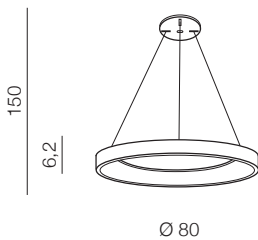

Santana Pendant 80 CCT
+ REMOTE CONTROL LED

- 1 **AZ5011** (brush coffee)
- 2 **AZ5012** (sandy black)
- 3 **AZ5013** (brush gold)
- 4 **AZ5014** (wood)

LED 80W 4500lm CCT 3000-6500K dimmable
aluminium/acrylic