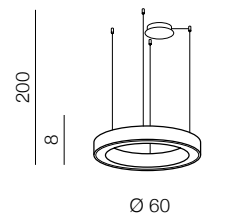

MARCO PENDANT CCT + REMOTE CONTROL **new**

1 SANDY WHITE

2 SANDY BLACK

3 BRUSH GOLD

STANDARD

OPTION

**Marco Pendant 60 CCT**  
+ REMOTE CONTROL **LED**

- 1 **AZ5043** (sandy white)
- 2 **AZ5044** (sandy black)
- 3 **AZ5045** (brush gold)

LED 50W 2750lm CCT  
3000-6500K dimmable  
aluminium/acrylic