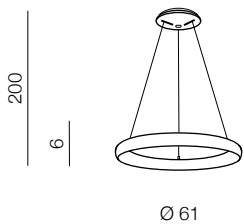

**Antonio Pendant 41 CCT**  
+ REMOTE CONTROL LED

- 1 **AZ5059** (brush coffee)
- 2 **AZ5060** (sandy black)
- 3 **AZ5061** (brush gold)

LED 32W 1650lm CCT 3000-6500K dimmable metal/acrylic

**Antonio Pendant 61 CCT**  
+ REMOTE CONTROL LED