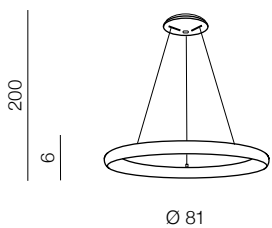

Antonio Pendant 81 CCT
+ REMOTE CONTROL LED

- 1 **AZ5065** (brush coffee)
- 2 **AZ5066** (sandy black)
- 3 **AZ5067** (brush gold)

LED 80W 4200lm CCT 3000-6500K dimmable metal/acrylic