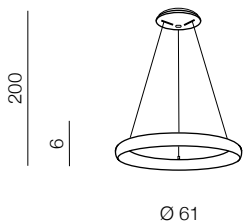

**Antonio Pendant 41 CCT**  
+ REMOTE CONTROL LED

- 1 **AZ5059** (brush coffee)
- 2 **AZ5060** (sandy black)
- 3 **AZ5061** (brush gold)

LED 32W 1650lm CCT 3000-6500K dimmable metal/acrylic

**Antonio Pendant 61 CCT**  
+ REMOTE CONTROL LED