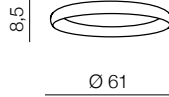

ANTONIO PENDANT CCT + REMOTE CONTROL **new**

Antonio Top 41 CCT
+ REMOTE CONTROL **LED**

- ❶ **AZ5068** (brush coffee)
- ❷ **AZ5069** (sandy black)
- ❸ **AZ5070** (brush gold)

LED 32W 1650lm CCT
3000-6500K dimmable
metal/acrylic