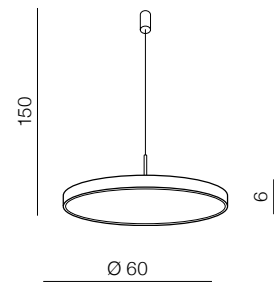

MARCELLO PENDANT CCT + REMOTE CONTROL **new**

Marcello Pendant 40 CCT
+ REMOTE CONTROL **LED**

- ❶ **AZ5087** (sandy white)
- ❷ **AZ5088** (sandy black)
- ❸ **AZ5089** (brush gold)

LED 30W 1800lm CCT
3000-6500K dimmable
aluminium/metal/acrylic

Marcello Pendant 60 CCT
+ REMOTE CONTROL **LED**

- ❶ **AZ5090** (sandy white)
- ❷ **AZ5091** (sandy black)
- ❸ **AZ5092** (brush gold)

LED 60W 3600lm CCT Switch
3000-6500K dimmable
aluminium/metal/acrylic