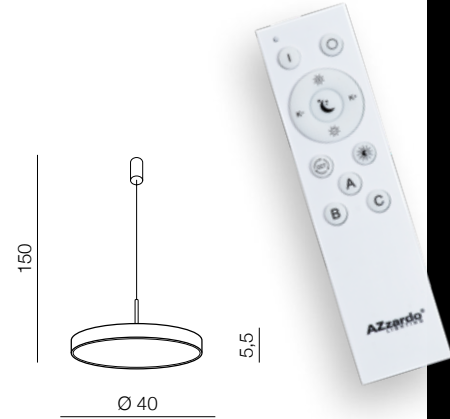

MARCELLO PENDANT CCT + REMOTE CONTROL **new**

Marcello Pendant 40 CCT
+ REMOTE CONTROL **LED**

- ❶ **AZ5087** (sandy white)
- ❷ **AZ5088** (sandy black)
- ❸ **AZ5089** (brush gold)

LED 30W 1800lm CCT
3000-6500K dimmable
aluminium/metal/acrylic

Marcello Pendant 60 CCT
+ REMOTE CONTROL **LED**

- ❶ **AZ5090** (sandy white)
- ❷ **AZ5091** (sandy black)
- ❸ **AZ5092** (brush gold)

LED 60W 3600lm CCT Switch
3000-6500K dimmable
aluminium/metal/acrylic