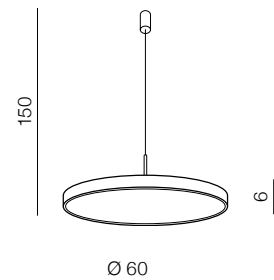

MARCELLO PENDANT CCT + REMOTE CONTROL **new**

Marcello Pendant 40 CCT
+ REMOTE CONTROL **LED**

- ❶ **AZ5087** (sandy white)
- ❷ **AZ5088** (sandy black)
- ❸ **AZ5089** (brush gold)

LED 30W 1800lm CCT
3000-6500K dimmable
aluminium/metal/acrylic

Marcello Pendant 60 CCT
+ REMOTE CONTROL **LED**

- ❶ **AZ5090** (sandy white)
- ❷ **AZ5091** (sandy black)
- ❸ **AZ5092** (brush gold)

LED 60W 3600lm CCT Switch
3000-6500K dimmable
aluminium/metal/acrylic