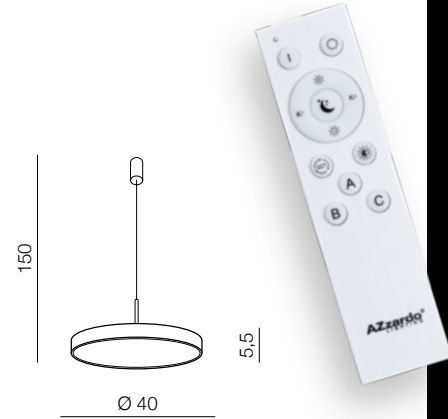

MARCELLO PENDANT CCT + REMOTE CONTROL **new**

Marcello Pendant 40 CCT
+ REMOTE CONTROL **LED**

- ❶ **AZ5087** (sandy white)
- ❷ **AZ5088** (sandy black)
- ❸ **AZ5089** (brush gold)

LED 30W 1800lm CCT
3000-6500K dimmable
aluminium/metal/acrylic

Marcello Pendant 60 CCT
+ REMOTE CONTROL **LED**

- ❶ **AZ5090** (sandy white)
- ❷ **AZ5091** (sandy black)
- ❸ **AZ5092** (brush gold)

LED 60W 3600lm CCT Switch
3000-6500K dimmable
aluminium/metal/acrylic