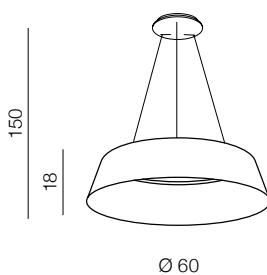

EMMA CCT + REMOTE CONTROL **new**

257

❶ SANDY BLACK

**Emma 60 CCT**  
**+ REMOTE CONTROL** LED

- ❶ **AZ5095** (brush gold)
- ❷ **AZ5094** (sandy black)

❷ BRUSH GOLD

LED 60W 3250lm CCT  
3000-6500K dimmable  
aluminium/acrylic