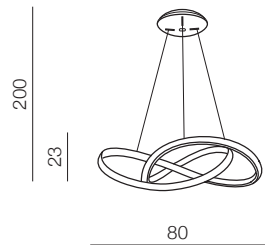

INFINITY CCT + REMOTE CONTROL **new**

1 BRUSH GOLD

2 SANDY BLACK

Infinity 80 CCT
+ REMOTE CONTROL **LED**

- 1 **AZ5097** (brush gold)
- 2 **AZ5096** (sandy black)

LED 80W 4300lm CCT
3000-4000K dimmable
aluminium/PC