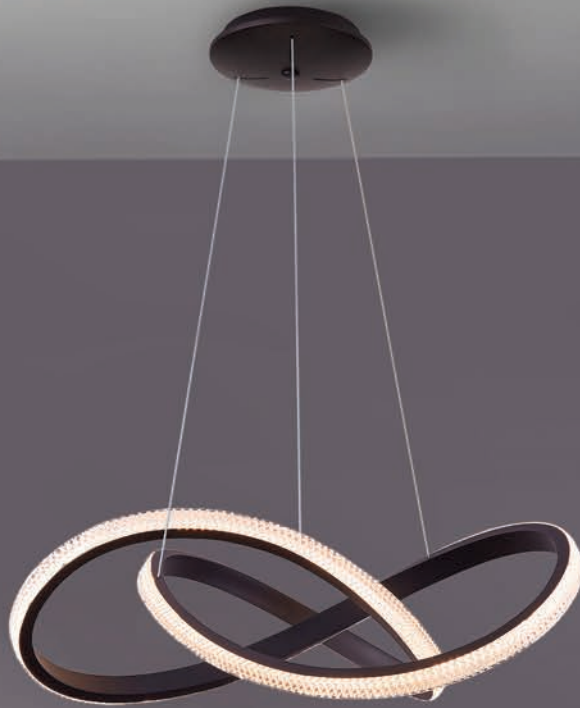

INFINITY CCT + REMOTE CONTROL **new**

1 BRUSH GOLD

2 SANDY BLACK

Infinity 80 CCT
+ REMOTE CONTROL **LED**

- 1 **AZ5097** (brush gold)
- 2 **AZ5096** (sandy black)

LED 80W 4300lm CCT
3000-4000K dimmable
aluminium/PC