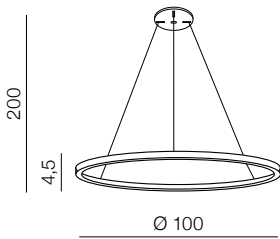

ANDREA DIMM **new**

1 BRUSH GOLD

2 SANDY BLACK

Andrea 100 Dimm

- 1 AZ5102 (sandy black)
- 2 AZ5103 (brush gold)

LED UP 25, LED DOWN 65W 4900lm
3000K dimmable
aluminium/metal

Andrea 60 Dimm

- 1 AZ5098 (sandy black)
- 2 AZ5099 (brush gold)