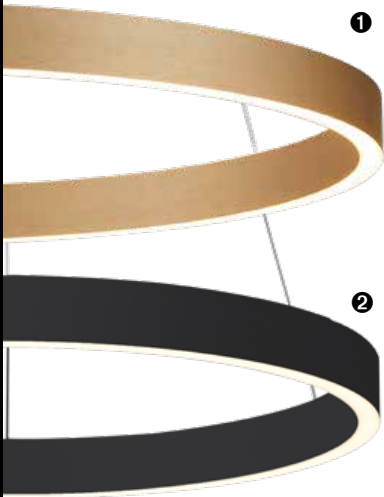

ANDREA DIMM **new**

1 BRUSH GOLD

2 SANDY BLACK

Andrea 100 Dimm

- 1 AZ5102 (sandy black)
- 2 AZ5103 (brush gold)

LED UP 25, LED DOWN 65W 4900lm
3000K dimmable
aluminium/metal

Andrea 60 Dimm

- 1 AZ5098 (sandy black)
- 2 AZ5099 (brush gold)

LED UP 10W, LED DOWN 40W 2900lm
3000K dimmable
aluminium/metal

Andrea 120 Dimm

- 1 AZ5104 (sandy black)
- 2 AZ5105 (brush gold)

LED UP 30W, LED DOWN 70W 5500lm
3000K dimmable
aluminium/metal

Andrea 80 Dimm

- 1 AZ5100 (sandy black)
- 2 AZ5101 (brush gold)

LED UP 20W, LED DOWN 50W 3800lm
3000K dimmable
aluminium/metal