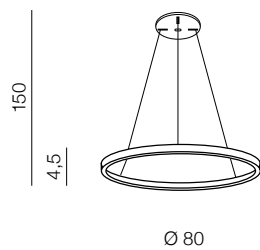

LED UP 10W, LED DOWN 40W 2900lm
3000K dimmable
aluminium/metal

Andrea 120 Dimm

- 1 AZ5104 (sandy black)
- 2 AZ5105 (brush gold)

LED UP 30W, LED DOWN 70W 5500lm
3000K dimmable
aluminium/metal

Andrea 80 Dimm