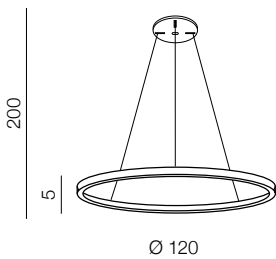

ANDREA DIMM **new**

1 BRUSH GOLD

2 SANDY BLACK

Andrea 100 Dimm

- 1 AZ5102 (sandy black)
- 2 AZ5103 (brush gold)

LED UP 25, LED DOWN 65W 4900lm
3000K dimmable
aluminium/metal

Andrea 60 Dimm

- 1 AZ5098 (sandy black)
- 2 AZ5099 (brush gold)

LED UP 10W, LED DOWN 40W 2900lm
3000K dimmable
aluminium/metal

Andrea 120 Dimm

- 1 AZ5104 (sandy black)
- 2 AZ5105 (brush gold)

LED UP 30W, LED DOWN 70W 5500lm
3000K dimmable
aluminium/metal

Andrea 80 Dimm