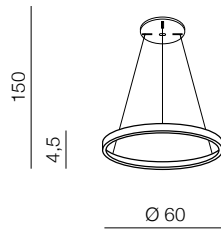

ANDREA DIMM **new**

1 BRUSH GOLD

2 SANDY BLACK

Andrea 100 Dimm

- 1 AZ5102 (sandy black)
- 2 AZ5103 (brush gold)

LED UP 25, LED DOWN 65W 4900lm
3000K dimmable
aluminium/metal

Andrea 60 Dimm

- 1 AZ5098 (sandy black)
- 2 AZ5099 (brush gold)