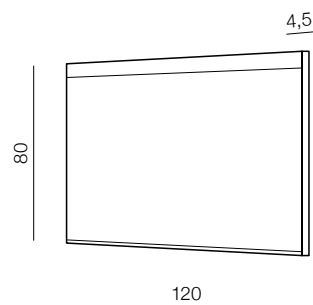

Andromeda 80x100 LED

AZ51058

(mirror)

LED 47W 4680lm 4000K12V

Andromeda 80x120 LED

AZ51059

(mirror)

LED 56W 5640lm 4000K12V