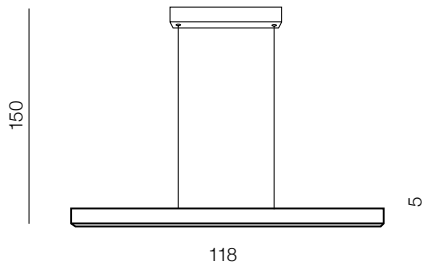

1 WOOD GRAIN

2 BRUSH COFFEE

3 SANDY WHITE

4 SANDY BLACK

5 BRUSH GOLD

Olivier 120 Dimm LED

- 1 **AZ5106** (wood grain)
- 2 **AZ5107** (brush coffee)
- 3 **AZ5108** (sandy white)
- 4 **AZ5109** (sandy black)
- 5 **AZ5110** (brush gold)

LED UP 10W, LED DOWN 40W 2700lm 3000K
dimmable aluminium