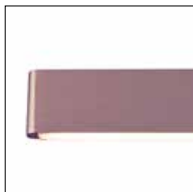

1 WOOD GRAIN

2 BRUSH COFFEE

3 SANDY WHITE

4 SANDY BLACK

5 BRUSH GOLD

**Olivier 120 Dimm** LED

- 1 **AZ5106** (wood grain)
- 2 **AZ5107** (brush coffee)
- 3 **AZ5108** (sandy white)
- 4 **AZ5109** (sandy black)
- 5 **AZ5110** (brush gold)

LED UP 10W, LED DOWN 40W 2700lm 3000K  
dimmable aluminium