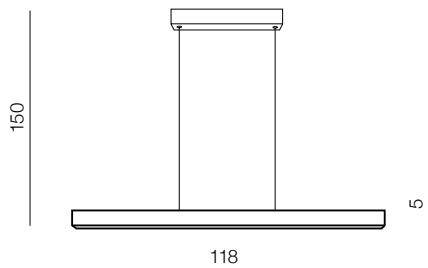

1 WOOD GRAIN

2 BRUSH COFFEE

3 SANDY WHITE

4 SANDY BLACK

5 BRUSH GOLD

**Olivier 120 Dimm** LED

- 1 **AZ5106** (wood grain)
- 2 **AZ5107** (brush coffee)
- 3 **AZ5108** (sandy white)
- 4 **AZ5109** (sandy black)
- 5 **AZ5110** (brush gold)

LED UP 10W, LED DOWN 40W 2700lm 3000K  
dimmable aluminium