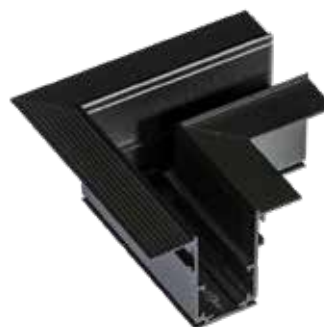

BETA TRACK MAGNETIC57 230V CORNER90 A GIPS1 BK

AZ5162, EAN5901238451624

Product Specifications

Type	Corner track conector
Type of track	Magnetic ~ 230V
Possible Adjustment	-
Color	Black
Material	Metal
Light source	-
Type of source	-
Lumens	- lm
Kelvins	-
Beam angle	-
Dimmable	-
Type of DIMM	-
CCT	-
Type of CCT	-
Lifetime	-
Type of control	-
Remote control	-
CRI	-
Track adapter	-
Voltage	230V
Power	-
Switch location	-
Protection class	-
Tilt	-
Rotation	-

Dimensions

Product	height / width / length [cm]	5,7 x 3 ~ 7 x 3 ~ 7
Mounting inlet	depth / width / length [cm]	- x 3 ~ 7 x 3 ~ 7
Ceiling base	height / diameter / width / length [cm]	- x - x - x -
Shades	height / diameter / width / length [cm]	- x - x - x -
Wall base	height / diameter / width / length [cm]	- x - x - x -
Table base	height / diameter / width / length [cm]	- x - x - x -
Floor base	height / diameter / width / length [cm]	- x - x - x -