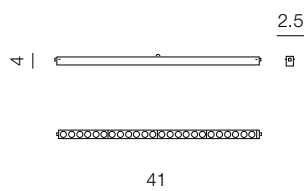

BETA SAGA 230V TRACK MAGNETIC 18W RGB-CW BLUETOOTH BK

AZ5205, EAN5901238452058

Product Specifications

Type	Linear track lamp
Type of track	Magnetic ~ 230V
Possible Adjustment	-
Color	Sand black housing / White acrylic
Material	Aluminium extruded sections
Light source	1
Type of source	LED INTEGRATED
Lumens	1503 lm
Kelvins	3000K ~ 6000K
Beam angle	120°
Dimmable	YES
Type of DIMM	-
CCT	YES
Type of CCT	RGB - CW
Lifetime	30000 h.
Type of control	BLUETOOTH
Remote control	-
CRI	? 90
Track adapter	-
Voltage	230V
Power	18W
Switch location	
Protection class	IP20
Tilt	-
Rotation	-

Dimensions

Product	height / width / length [cm]	4 x 2,5 x 41
Mounting inlet	depth / width / length [cm]	- x - x -
Ceiling base	height / diameter / width / length [cm]	- x - x - x -
Shades	height / diameter / width / length [cm]	- x - x - x -
Wall base	height / diameter / width / length [cm]	- x - x - x -
Table base	height / diameter / width / length [cm]	- x - x - x -
Floor base	height / diameter / width / length [cm]	- x - x - x -