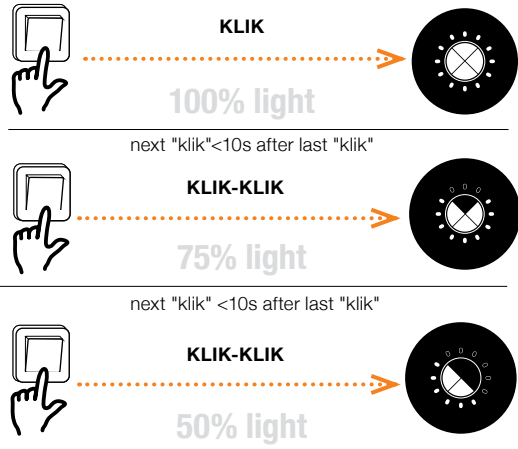

SARA 3-STEP DIMM **new**

3-Step diming system

1 PEARL GOLD

2 BLACK

Sara 3-step DIMM **LED**

- 1 **AZ5260** (pearl gold)
- 2 **AZ5259** (black)

LED 35W 2600lm  
3000K dimmable  
PVC