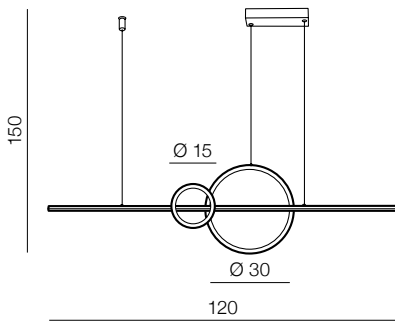

SARA 3-STEP DIMM **new**

3-Step diming system

1 PEARL GOLD

2 BLACK

Sara 3-step DIMM **LED**

- 1 **AZ5260** (pearl gold)
- 2 **AZ5259** (black)

LED 35W 2600lm  
3000K dimmable  
PVC