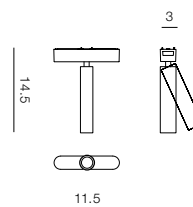

GAMMA NIKO TRACK MAGNETIC 5mm 7W CCT BLUTOOTH BK

AZ5286, EAN-

Product Specifications

Type	Spot track lamp
Type of track	Magnetic ~ 48V
Possible Adjustment	YES
Color	Sand black / Pearl black
Material	Aluminium
Light source	1
Type of source	LED INTEGRATED
Lumens	3000K: 562 lm
Kelvins	2700K ~ 6000K
Beam angle	
Dimmable	
Type of DIMM	
CCT	
Type of CCT	
Lifetime	
Type of control	
Remote control	
CRI	
Track adapter	
Voltage	
Power	
Switch location	
Protection class	
Tilt	
Rotation	

Dimensions

Product	hight / width / length [cm]	14,5 x 3 x 11,5
Mounting inlet	depth / width / length [cm]	- x - x -
Ceiling base	hight / diameter / width / lenght [cm]	x x x
Shades	hight / diameter / width / lenght [cm]	x x x
Wall base	hight / diameter / width / lenght [cm]	x x x
Table base	hight / diameter / width / lenght [cm]	x x x
Floor base	hight / diameter / width / lenght [cm]	x x x