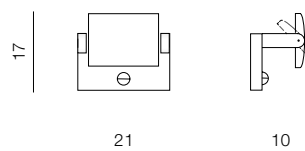

DURANTE IP54 SENSOR 4000K BK

AZ5340, EAN5901238453406

Product Specifications

Type	Wall
Type of track	-
Possible Adjustment	YES
Color	Sand Black
Material	Aluminium
Light source	1
Type of source	LED INTEGRATED
Lumens	1320 lm
Kelvins	4000K
Beam angle	120°
Dimmable	-
Type of DIMM	-
CCT	-
Type of CCT	-
Lifetime	-
Type of control	SENSOR
Remote control	-
CRI	? 90
Track adapter	-
Voltage	230V
Power	21W
Switch location	
Protection class	IP54
Tilt	350°
Rotation	-

Dimensions

Product	height / width / length [cm]	21 x 17 x 10
Mounting inlet	depth / width / length [cm]	- x - x -
Ceiling base	height / diameter / width / length [cm]	- x - x - x -
Shades	height / diameter / width / length [cm]	- x - x - x -
Wall base	height / diameter / width / length [cm]	- x - x - x -
Table base	height / diameter / width / length [cm]	- x - x - x -
Floor base	height / diameter / width / length [cm]	- x - x - x -