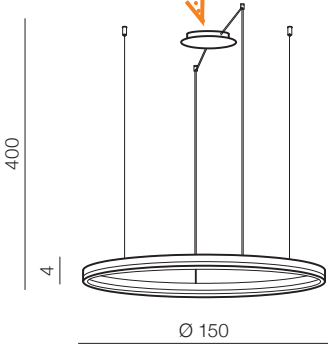

HALO PENDANT 150 CCT + REMOTE CONTROL **new**

ceiling base

Halo Pendant 150 CCT
+ REMOTE CONTROL **LED**

- ❶ **AZ5347** (black)
- ❷ **AZ5348** (gold)

LED 90W 5400lm CCT
 3000K-6000K dimmable
 aluminium / acrylic