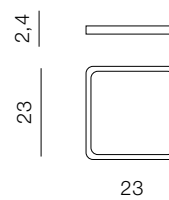

PANKA SQ 23 CCT SWITCH SENSOR BK

AZ5360, EAN5901238453604

Product Specifications

Type	Top
Type of track	-
Possible Adjustment	-
Color	Black
Material	Aluminium / Acrylic
Light source	1
Type of source	LED INTEGRATED
Lumens	2160 lm
Kelvins	2800K ~ 4000K ~ 6000K
Beam angle	-
Dimmable	-
Type of DIMM	-
CCT	YES
Type of CCT	MICROWAVE SENSOR
Lifetime	-
Type of control	SWITCH SENSOR
Remote control	-
CRI	? 90
Track adapter	-
Voltage	230V
Power	18W
Switch location	
Protection class	IP40
Tilt	-
Rotation	-

Dimensions

Product	height / width / length [cm]	2,4 x 23 x 23
Mounting inlet	depth / width / length [cm]	- x - x -
Ceiling base	height / diameter / width / length [cm]	- x - x - x -
Shades	height / diameter / width / length [cm]	- x - x - x -
Wall base	height / diameter / width / length [cm]	- x - x - x -
Table base	height / diameter / width / length [cm]	- x - x - x -
Floor base	height / diameter / width / length [cm]	- x - x - x -