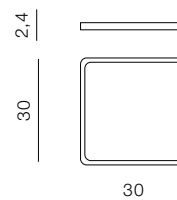

## Product Specifications

Type	Top
Type of track	-
Possible Adjustment	-
Color	Black
Material	Aluminium / Acrylic
Light source	1
Type of source	LED INTEGRATED
Lumens	2880 lm
Kelvins	2800K ~ 4000K ~ 6000K
Beam angle	-
Dimmable	YES
Type of DIMM	TRIAC
CCT	YES
Type of CCT	SWITCH
Lifetime	-
Type of control	-
Remote control	-
CRI	? 90
Track adapter	-
Voltage	230V
Power	24W
Switch location	
Protection class	IP40
Tilt	-
Rotation	-

## Dimensions

Product	height / width / length [cm]	2,4 x 30 x 30
Mounting inlet	depth / width / length [cm]	- x - x -
Ceiling base	height / diameter / width / length [cm]	- x - x - x -
Shades	height / diameter / width / length [cm]	- x - x - x -
Wall base	height / diameter / width / length [cm]	- x - x - x -
Table base	height / diameter / width / length [cm]	- x - x - x -
Floor base	height / diameter / width / length [cm]	- x - x - x -