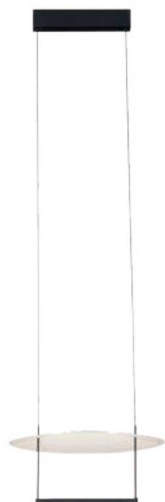

PORTOFINO

Portofino 42
AZ5636

Portofino 60
AZ5637

Portofino 80
AZ5638

Technical information

	AZ5636	AZ5637	AZ5638
Code	AZ5636	AZ5637	AZ5638
Color	● sand white / sand black	● sand white / sand black	● sand white / sand black
Material	metal	metal	metal
Light source	1 x LED integrated	1 x LED integrated	1 x LED integrated
Power	23W	29W	39W
Kelvins	3000K	3000K	3000K
Lumens	1264lm	1706lm	2132lm
Others	Type of control: on/off switch	Type of control: on/off switch	Type of control: on/off switch