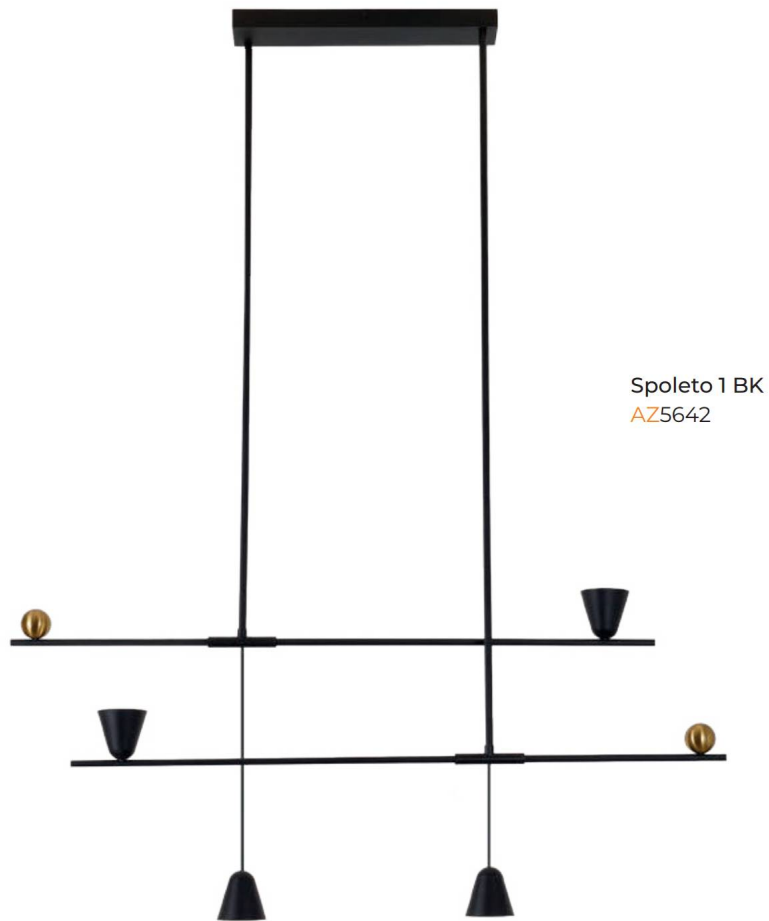

## SPOLETO

## Technical information

Code	AZ5642
Color	● black
Material	metal
Light source	6 x LED intergrated
Power	25W
Kelvins	3000K
Lumens	1397lm