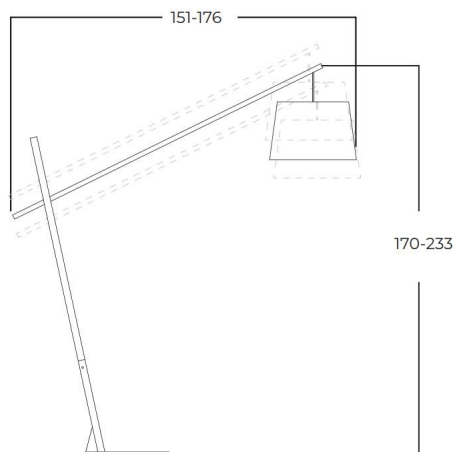

GARDA FLOOR

Code AZ5643
Color ● sand black / black linen
Material wood / metal / fabric
Light source 1 x E27

GARDA TABLE

Code AZ5644
Color ● sand black / black linen
Material wood / metal / fabric
Light source 1 x E27