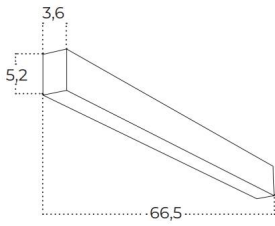

LINELIO OPAL 67 CCT DIMM BK

Name	Linelio Opal 67 CCT DIMM
IP	IP20
Material	aluminium / pvc
Light source	1 x LED INTEGRATED
Power	24W
Kelvins	3000 / 4000 / 6500K
Lumens	154lm
Beam angle	120°
CCT	SWITCH
Dimmable	YES

Technical specification

Colour / new index no.

- black AZ5656

LINELIO OPAL 120 CCT DIMM BK

Name	Linelio Opal 120 CCT DIMM
IP	IP20
Material	aluminium / pvc
Light source	1 x LED INTEGRATED
Power	40W
Kelvins	3000 / 4000 / 6500K
Lumens	2700lm
Beam angle	120°
CCT	SWITCH
Dimmable	YES