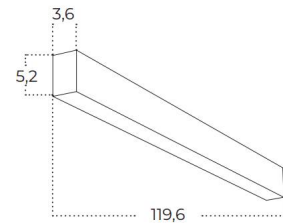

LINELIO OPAL 67 CCT DIMM BK

Name	Linelio Opal 67 CCT DIMM
IP	IP20
Material	aluminium / pvc
Light source	1 x LED INTEGRATED
Power	24W
Kelvins	3000 / 4000 / 6500K
Lumens	154lm
Beam angle	120°
CCT	SWITCH
Dimmable	YES

Technical specification

Colour / new index no.

- black AZ5656

LINELIO OPAL 120 CCT DIMM BK

Name	Linelio Opal 120 CCT DIMM
IP	IP20
Material	aluminium / pvc
Light source	1 x LED INTEGRATED
Power	40W
Kelvins	3000 / 4000 / 6500K
Lumens	2700lm
Beam angle	120°
CCT	SWITCH
Dimmable	YES