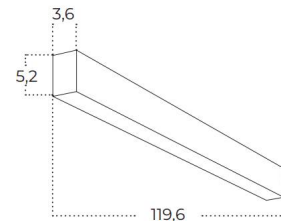

LINELIO OPAL 67 CCT DIMM BK

Name	Linelio Opal 67 CCT DIMM
IP	IP20
Material	aluminium / pvc
Light source	1 x LED INTEGRATED
Power	24W
Kelvins	3000 / 4000 / 6500K
Lumens	154lm
Beam angle	120°
CCT	SWITCH
Dimmable	YES

Technical specification

Colour / new index no.

- black AZ5656

LINELIO OPAL 120 CCT DIMM BK

Name	Linelio Opal 120 CCT DIMM
IP	IP20
Material	aluminium / pvc
Light source	1 x LED INTEGRATED
Power	40W
Kelvins	3000 / 4000 / 6500K
Lumens	2700lm
Beam angle	120°
CCT	SWITCH
Dimmable	YES