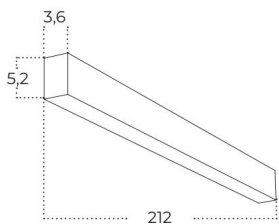

LINELIO OPAL 212 CCT DIMM BK

Name	Linelio Opal 212 CCT DIMM
IP	IP20
Material	aluminium / pvc
Light source	1 x LED INTEGRATED
Power	60W
Kelvins	3000 / 4000 / 6500K
Lumens	4024lm
Beam angle	120°
CCT	SWITCH
Dimmable	YES

Technical specification

Colour / new index no.

- black AZ5658

LINELIO OPAL 318 CCT DIMM BK

Name	Linelio Opal 318 CCT DIMM
IP	IP20
Material	aluminium / pvc
Light source	1 x LED INTEGRATED
Power	90W
Kelvins	3000 / 4000 / 6500K
Lumens	6248lm
Beam angle	120°
CCT	SWITCH
Dimmable	YES