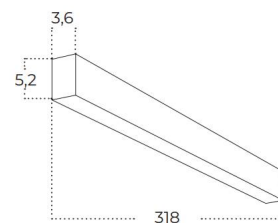

Technical specification

Colour / new index no.

- black AZ5658

LINELIO OPAL 318 CCT DIMM BK

Name	Linelio Opal 318 CCT DIMM
IP	IP20
Material	aluminium / pvc
Light source	1 x LED INTEGRATED
Power	90W
Kelvins	3000 / 4000 / 6500K
Lumens	6248lm
Beam angle	120°
CCT	SWITCH
Dimmable	YES