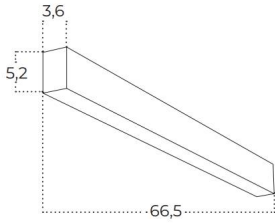

LINELIO MIX 67 CCT DIMM

Name	Linelio MIX 67 CCT DIMM
IP	IP20
Material	aluminium / pvc
Light source	1 x LED INTEGRATED
Power	24W
Kelvins	3000 / 4000 / 6500K
Lumens	1576lm
Beam angle	30° + 120°
CCT	SWITCH
Dimmable	YES

Colour / new index no.

- black AZ5660
- white AZ5661

Technical specification

LINELIO MIX 120 CCT DIMM

Name	Linelio MIX 120 CCT DIMM
IP	IP20
Material	aluminium / pvc
Light source	1 x LED INTEGRATED
Power	40W
Kelvins	3000 / 4000 / 6500K
Lumens	2753lm
Beam angle	30° + 120°
CCT	SWITCH
Dimmable	YES