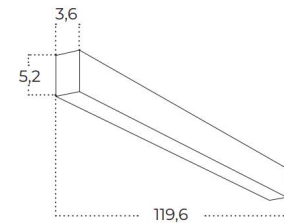

LINELIO MIX 67 CCT DIMM

Name	Linelio MIX 67 CCT DIMM
IP	IP20
Material	aluminium / pvc
Light source	1 x LED INTEGRATED
Power	24W
Kelvins	3000 / 4000 / 6500K
Lumens	1576lm
Beam angle	30° + 120°
CCT	SWITCH
Dimmable	YES

Colour / new index no.

- black AZ5660
- white AZ5661

Technical specification

LINELIO MIX 120 CCT DIMM

Name	Linelio MIX 120 CCT DIMM
IP	IP20
Material	aluminium / pvc
Light source	1 x LED INTEGRATED
Power	40W
Kelvins	3000 / 4000 / 6500K
Lumens	2753lm
Beam angle	30° + 120°
CCT	SWITCH
Dimmable	YES