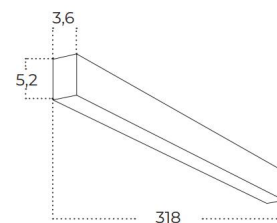

LINELIO MIX 212 CCT DIMM

Name	Linelio MIX 212 CCT DIMM
IP	IP20
Material	aluminium / pvc
Light source	1 x LED INTEGRATED
Power	60W
Kelvins	3000 / 4000 / 6500K
Lumens	4164lm
Beam angle	30° + 120°
CCT	SWITCH
Dimmable	YES

Colour / new index no.

- black AZ5664
- white AZ5665

Technical specification

LINELIO MIX 318 CCT DIMM

Name	Linelio MIX 318 CCT DIMM
IP	IP20
Material	aluminium / pvc
Light source	1 x LED INTEGRATED
Power	90W
Kelvins	3000 / 4000 / 6500K
Lumens	6512lm
Beam angle	30° + 120°
CCT	SWITCH
Dimmable	YES