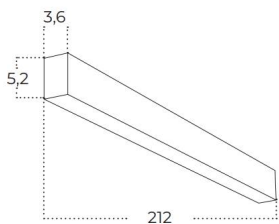

LINELIO MIX 212 CCT DIMM

Name	Linelio MIX 212 CCT DIMM
IP	IP20
Material	aluminium / pvc
Light source	1 x LED INTEGRATED
Power	60W
Kelvins	3000 / 4000 / 6500K
Lumens	4164lm
Beam angle	30° + 120°
CCT	SWITCH
Dimmable	YES

Colour / new index no.

- black AZ5664
- white AZ5665

Technical specification

LINELIO MIX 318 CCT DIMM

Name	Linelio MIX 318 CCT DIMM
IP	IP20
Material	aluminium / pvc
Light source	1 x LED INTEGRATED
Power	90W
Kelvins	3000 / 4000 / 6500K
Lumens	6512lm
Beam angle	30° + 120°
CCT	SWITCH
Dimmable	YES