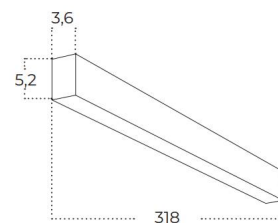

LINELIO POINTS 212 CCT DIMM

Name	Linelio POINTS 212 CCT DIMM
IP	IP20
Material	aluminium / pvc
Light source	1 x LED INTEGRATED
Power	60W
Kelvins	3000 / 4000 / 6500K
Lumens	4151lm
Beam angle	30°
CCT	SWITCH
Dimmable	YES

Technical specification

Colour / new index no.

- black AZ5670

LINELIO POINTS 318 CCT DIMM

Name	Linelio POINTS 318 CCT DIMM
IP	IP20
Material	aluminium / pvc
Light source	1 x LED INTEGRATED
Power	90W
Kelvins	3000 / 4000 / 6500K
Lumens	6502lm
Beam angle	30°
CCT	SWITCH
Dimmable	YES