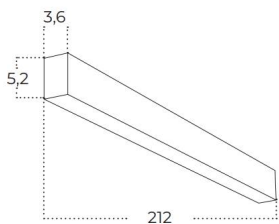

LINELIO POINTS 212 CCT DIMM

Name	Linelio POINTS 212 CCT DIMM
IP	IP20
Material	aluminium / pvc
Light source	1 x LED INTEGRATED
Power	60W
Kelvins	3000 / 4000 / 6500K
Lumens	4151lm
Beam angle	30°
CCT	SWITCH
Dimmable	YES

Technical specification

Colour / new index no.

- black AZ5670

LINELIO POINTS 318 CCT DIMM

Name	Linelio POINTS 318 CCT DIMM
IP	IP20
Material	aluminium / pvc
Light source	1 x LED INTEGRATED
Power	90W
Kelvins	3000 / 4000 / 6500K
Lumens	6502lm
Beam angle	30°
CCT	SWITCH
Dimmable	YES