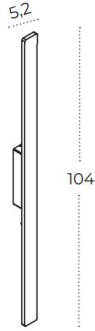

LENNART 100 IP54

Technical specification

Name	Lennart 100 IP54 3000K BK	Lennart 100 IP54 4000K BK
Power	18W	18W
Light source	2 x LED integrated	2 x LED integrated
Kelvins	3000K	4000K
Lumens	1625lm	1690lm
Beam angle	120°	120°
IP	IP54	IP54
Material	aluminium	aluminium
Voltage	230V	230V

Colour / new index no.

- 3000K black [AZ5696](#)
- 4000K black [AZ5697](#)

LENNART 150 IP54

Technical specification

Name	Lennart 150 IP54 3000K BK	Lennart 150 IP54 4000K BK
Power	24W	24W
Light source	2 x LED integrated	2 x LED integrated
Kelvins	3000K	4000K
Lumens	2342lm	2433lm
Beam angle	120°	120°
IP	IP54	IP54
Material	aluminium	aluminium
Voltage	230V	ON / OFF SWITCH

Colour / new index no.

- 3000K black [AZ5689](#)
- 4000K black [AZ5699](#)