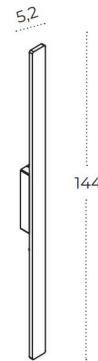

LENNART 100 IP54

Technical specification

Name	Lennart 100 IP54 3000K BK	Lennart 100 IP54 4000K BK
Power	18W	18W
Light source	2 x LED integrated	2 x LED integrated
Kelvins	3000K	4000K
Lumens	1625lm	1690lm
Beam angle	120°	120°
IP	IP54	IP54
Material	aluminium	aluminium
Voltage	230V	230V

Colour / new index no.

- 3000K black [AZ5696](#)
- 4000K black [AZ5697](#)

LENNART 150 IP54

Technical specification

Name	Lennart 150 IP54 3000K BK	Lennart 150 IP54 4000K BK
Power	24W	24W
Light source	2 x LED integrated	2 x LED integrated
Kelvins	3000K	4000K
Lumens	2342lm	2433lm
Beam angle	120°	120°
IP	IP54	IP54
Material	aluminium	aluminium
Voltage	230V	ON / OFF SWITCH

Colour / new index no.

- 3000K black [AZ5689](#)
- 4000K black [AZ5699](#)