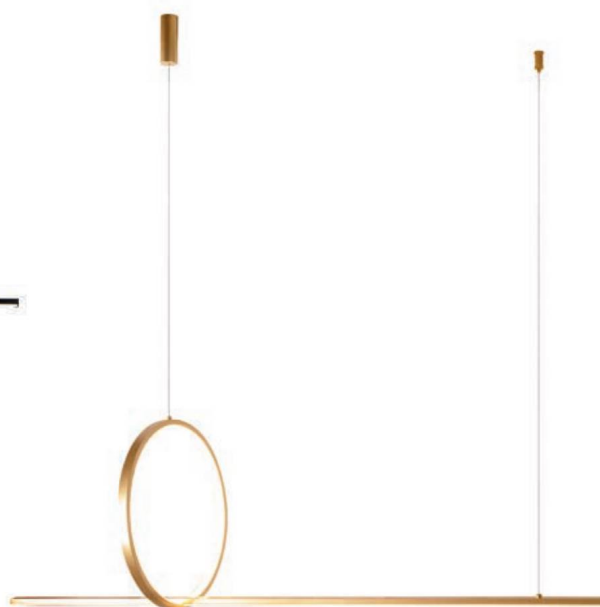

PELLE 3-Step DIMM

Pelle 3-Step DIMM BK
AZ5756

Pelle 3-Step DIMM GO
AZ5757

Technical information

Code	AZ5756	AZ5757
Color	● sand black	● painting gold
Material	iron / aluminium / pvc	iron / aluminium / pvc
Light source	1 x LED integrated	1 x LED integrated
Power	30W	30W
Kelvins	3000K	3000K
Lumens	2440lm	2400lm
Others	Type of control: 3-STEP DIMMER	Type of control: 3-STEP DIMMER