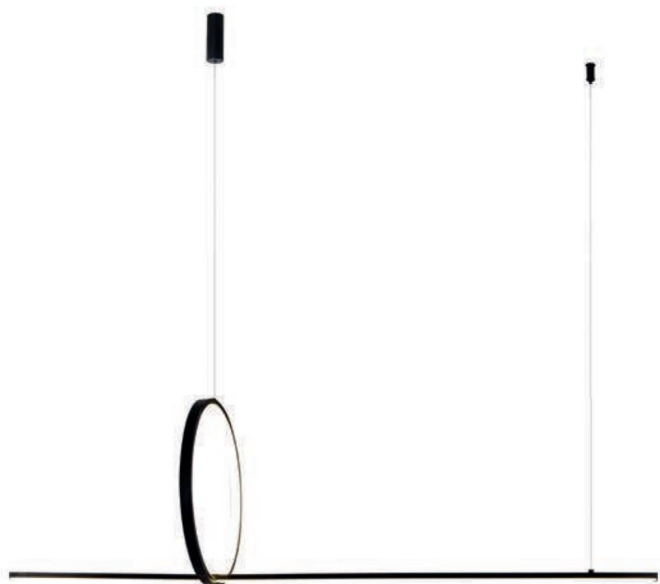

PELLE 3-Step DIMM

Pelle 3-Step DIMM BK
AZ5756

Pelle 3-Step DIMM GO
AZ5757

Technical information

Code	AZ5756	AZ5757
Color	● sand black	● painting gold
Material	iron / aluminium / pvc	iron / aluminium / pvc
Light source	1 x LED integrated	1 x LED integrated
Power	30W	30W
Kelvins	3000K	3000K
Lumens	2440lm	2400lm
Others	Type of control: 3-STEP DIMMER	Type of control: 3-STEP DIMMER