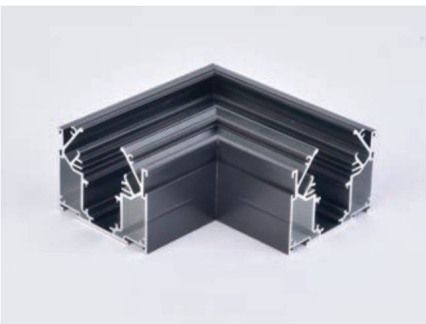

### ALFA TRACK MAGNETIC STRETCH (1m, 2m, 3m)

Colour / new index no.

- |                                     |        |
|-------------------------------------|--------|
| ● ALFA TRACK MAGNETIC EASYFIX 1m BK | AZ5836 |
| ● ALFA TRACK MAGNETIC EASYFIX 2m BK | AZ5837 |
| ● ALFA TRACK MAGNETIC EASYFIX 3m BK | AZ5838 |

### ALFA TRACK MAGNETIC STRETCH CORNER90 BK

- ALFA TRACK MAGNETIC STRETCH CORNER90 BK AZ5839