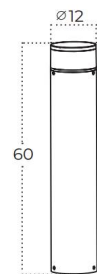

## SILL WALL IP54

Technical specification

Name	Sill Wall IP54 3000K BK
Power	9W
Light source	1 x LED integrated
Kelvins	3000K
Lumens	720lm
IP	IP54
Voltage	230V

Colour / new index no.

- black AZ5845

## SILL IP54

Technical specification

Name	Sill IP54 3000K BK
Power	9W
Light source	1 x LED integrated
Kelvins	3000K
Lumens	720lm
IP	IP54
Voltage	230V

Colour / new index no.

- black AZ5846